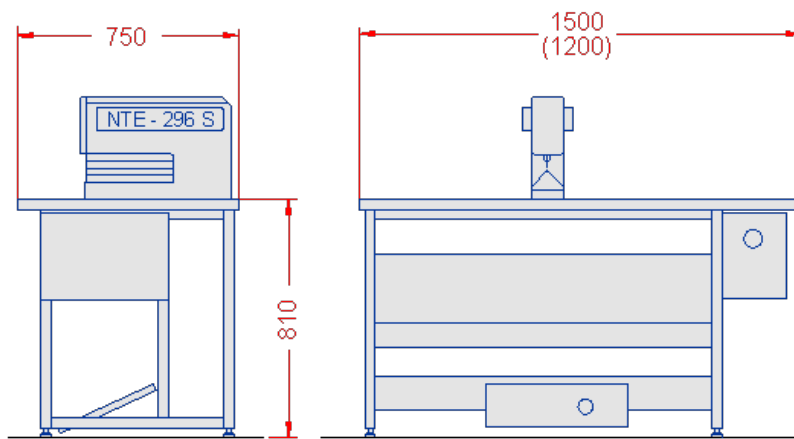

Table frame with control cabinet

NTE-296S / NTE-296 S2 /
NTE-350S / NTE-350 S2

(Dimensions in mm)

Control cabinet on the right, outside (standard)

Control cabinet on the right, inside

Control cabinet on the left, outside

Control cabinet on the left, inside