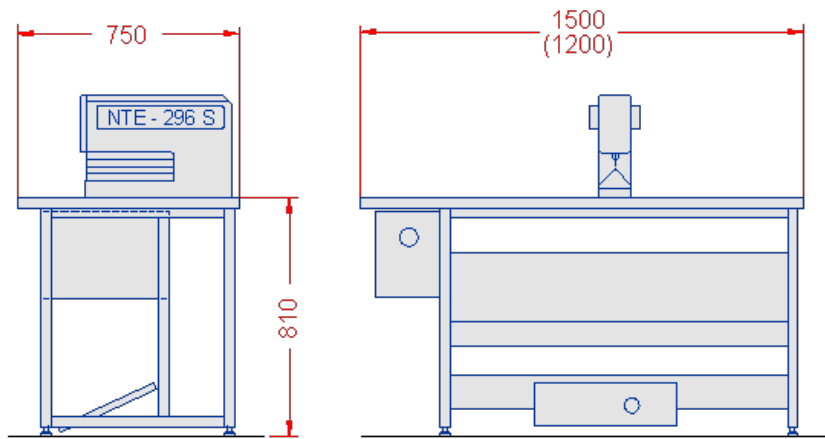

Table frame with control cabinet

NTE-296S / NTE-296 S2 /
NTE-350S / NTE-350 S2

(Dimensions in mm)

Control cabinet on the right, outside (standard)

Control cabinet on the right, inside

Control cabinet on the left, outside

Control cabinet on the left, inside