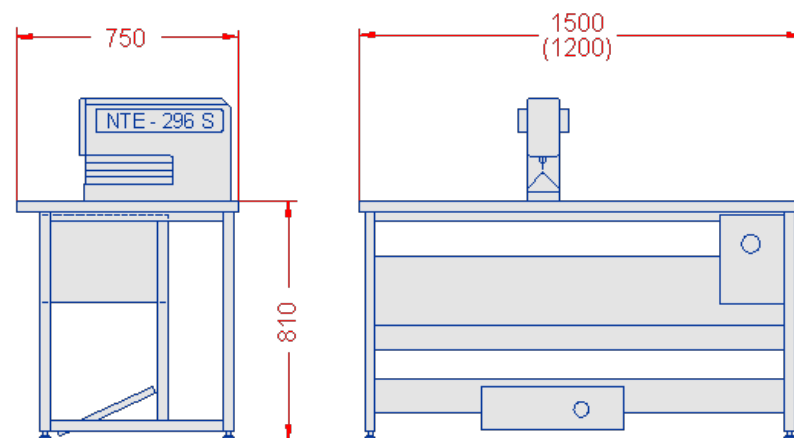

Table frame with control cabinet

NTE-296S / NTE-296 S2 /
NTE-350S / NTE-350 S2

(Dimensions in mm)

Control cabinet on the right, outside (standard)

Control cabinet on the right, inside

Control cabinet on the left, outside

Control cabinet on the left, inside